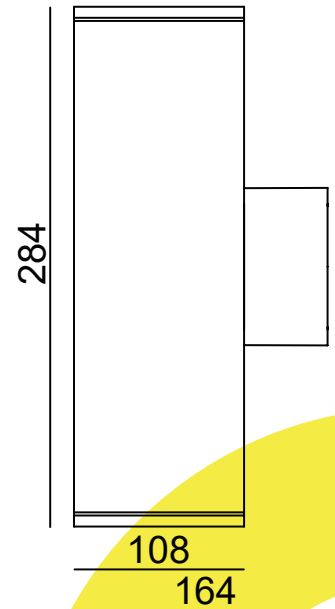

WALL LAMP OUTDOOR LIGHT

TECHNICAL SHEET

KL-W112

KEYLIGHT

SPAIN

PRODUCTOS DE ILUMINACION

FEATURES

- 220-240V
- CE ROHS Certified
- Aluminum die-casting body
- Glass Diffuser
- 3-years warranty

SPECIFICATIONS

Product Code	KL-W112
Power	E27 Max 60W
Input	220-240V
Finishing Colors	White/Silver Grey/Dark Grey/Black
IP Rating	IP65 Class 1
Size	164mm*284*108mm
Warranty	3 years

IP65

Class I

CRI
80

K°
3000